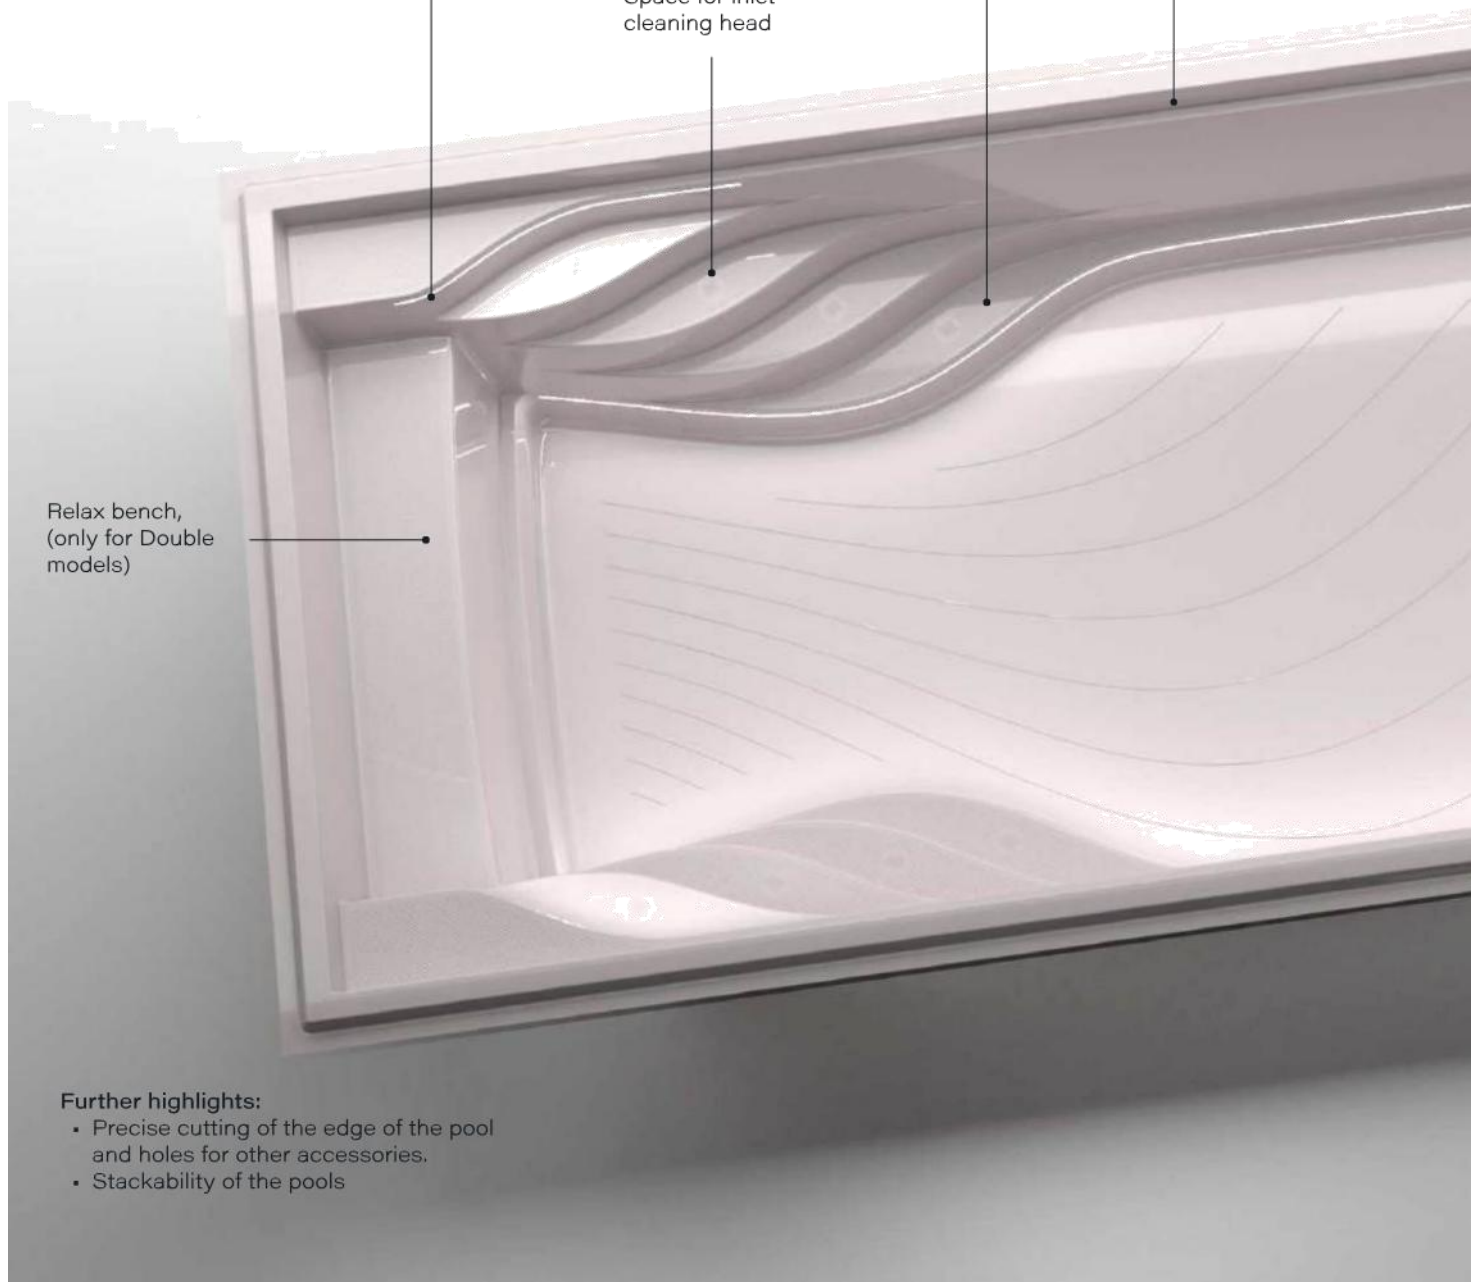

We created two distinct collections to express two unique experiences of water.

The
ORGANIC

SOFT CURVES. SCULPTED DETAIL.
ORGANIC FLOW.

The
ORIGINAL

CLEAN LINES. BOLD FORM.
MINIMALIST FEEL.

INNOV

Stopnica za varnost, ki vodi integriranega rolo pokrova.

Integrated LED strip

Unique staircase shape in Organic design, inspired by the natural flow of water

Space for inlet cleaning head

Relax bench, (only for Double models)

Further highlights:

- Precise cutting of the edge of the pool and holes for other accessories.
- Stackability of the pools

VACATION

Vgrajen LED-trak

Vgrajen rolo pokrov, zaščitni s ploščami v organskem dizajnu

Integriran skimmer for najvišje ravni vode.

Unique anti-slip surface located in the bottom, on the steps, on the bench and the top panel by rolo cover. Pleasant to walk on, like sand by the sea.

Integrated bottom drain and hydrostatic valve

Wide pool edge for better stability of the skimmer

The ORG

MANIC

Configure
your wished pool

© OFFICIALLY REGISTERED DESIGN

Organic SINGLE

NAMERNA ASIMETRIJA.