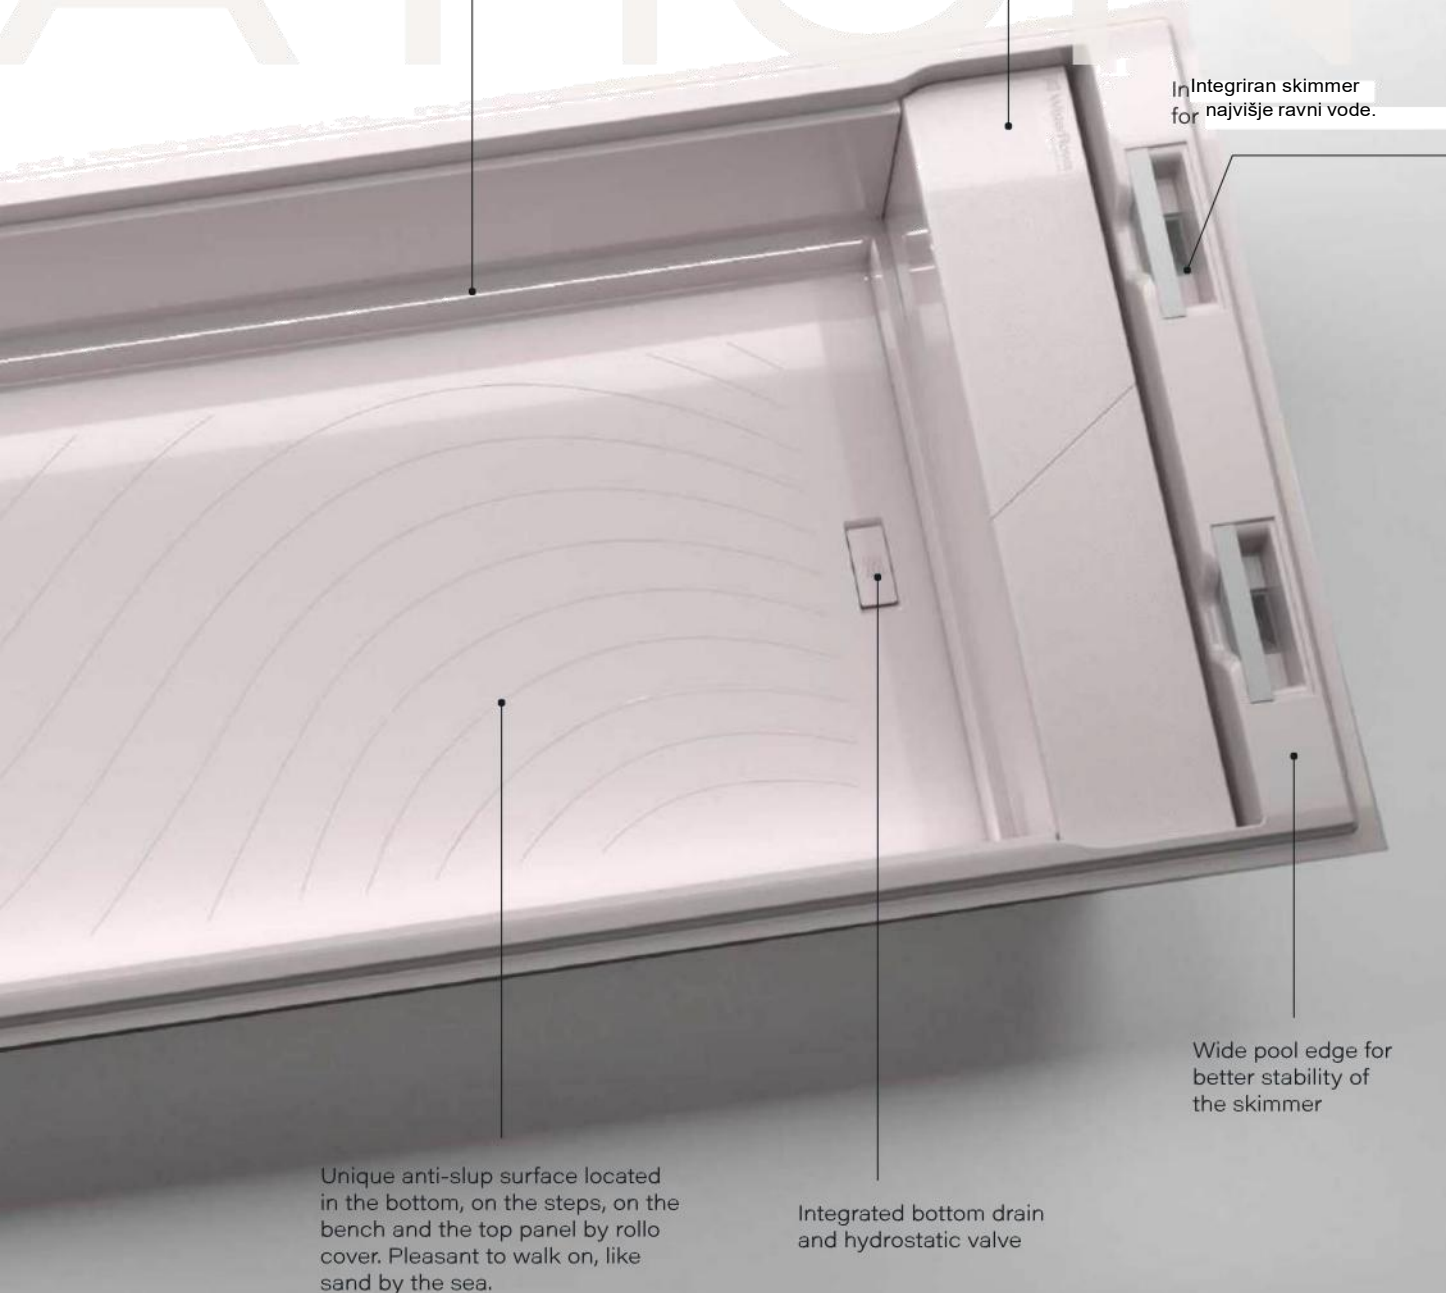

Integrated LED strip

Unique staircase shape in Organic design, inspired by the natural flow of water

Space for inlet cleaning head

Relax bench, (only for Double models)

Further highlights:

- Precise cutting of the edge of the pool and holes for other accessories.
- Stackability of the pools

VACATION

Vgrajen LED-trak

Vgrajen rolo pokrov, zaščitni s ploščami v organskem dizajnu

Integriran skimmer for najvišje ravni vode.

Unique anti-slip surface located in the bottom, on the steps, on the bench and the top panel by rolo cover. Pleasant to walk on, like sand by the sea.