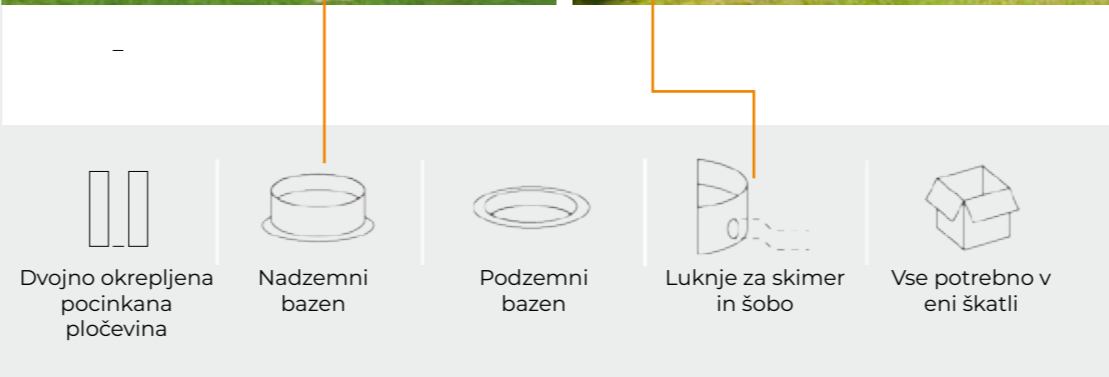

ZUNANJOST BAZENOV AZURO

imitacija kamna

imitacija ratana

imitacija lesa

belo/modra

siva

BAZENI IZ PLOČEVINE

vrata v svet luksuznih bazenov